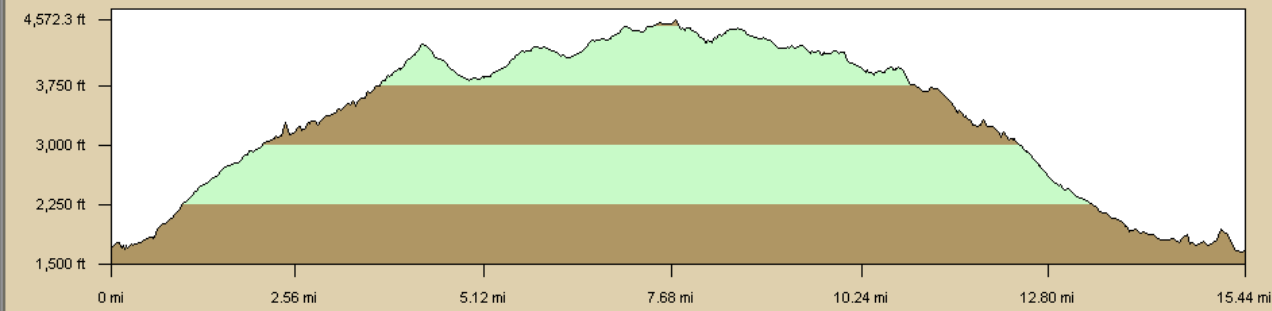

Data Zoom 11-0

0° (N)

Latitude N35° 23.49'

Longitude W84° 2.65'

Elevation 2,445 feet

Interval 50 feet

0 mi 1

Latitude: N35° 24.291' >>>

Longitude: W84° 4.710' >>>

Lin Dist: 15.2 mi >>>

Terr Dist: 15.4 mi >>>

Climb Dist: 7.8 mi >>>

Desc Dist: 7.6 mi >>>

Elev: 1,856.4 ft >>>

Elev Gain: -30.0 ft >>>

Climb Elev: 5,779.6 ft >>>

Desc Elev: 5,809.6 ft >>>

Reverse Clear More