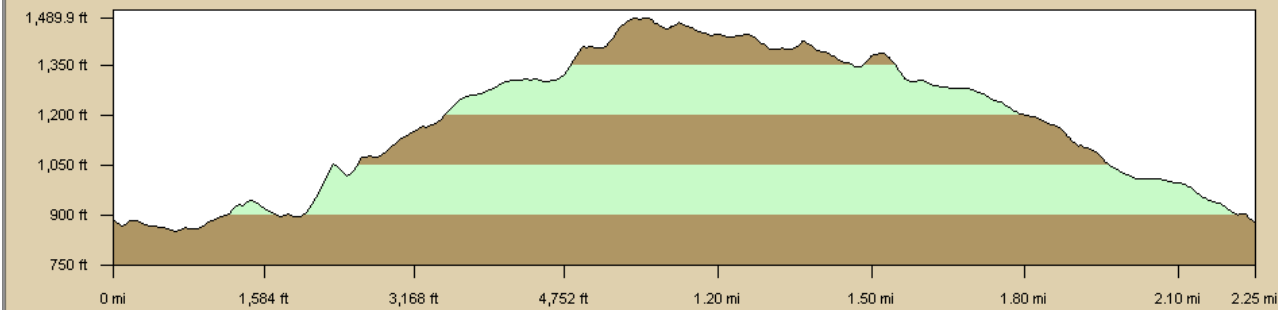

Topo USA 6.0

Data Zoom: 14.0

0° (N)

Latitude: **N35° 11.560'**
Longitude: **W84° 26.473'**
Elevation: **1,300 feet**
Interval: **10 feet**

0 ft 650

Lin Dist: 2.2 mi	>>	
Terr Dist: 2.2 mi	>>	
Climb Elev: 904.9 ft	>>	
Desc Dist: 1.3 mi	>>	
Desc Elev: 913.0 ft	>>	
Max. Elev: 1,489.9 ft	>>	
Min. Elev: 850.1 ft	>>	
Avg Grade: 15	>>	
Grade: 15	>>	
Lin Dist: 2.2 mi	>>	
Reverse	Clear	More